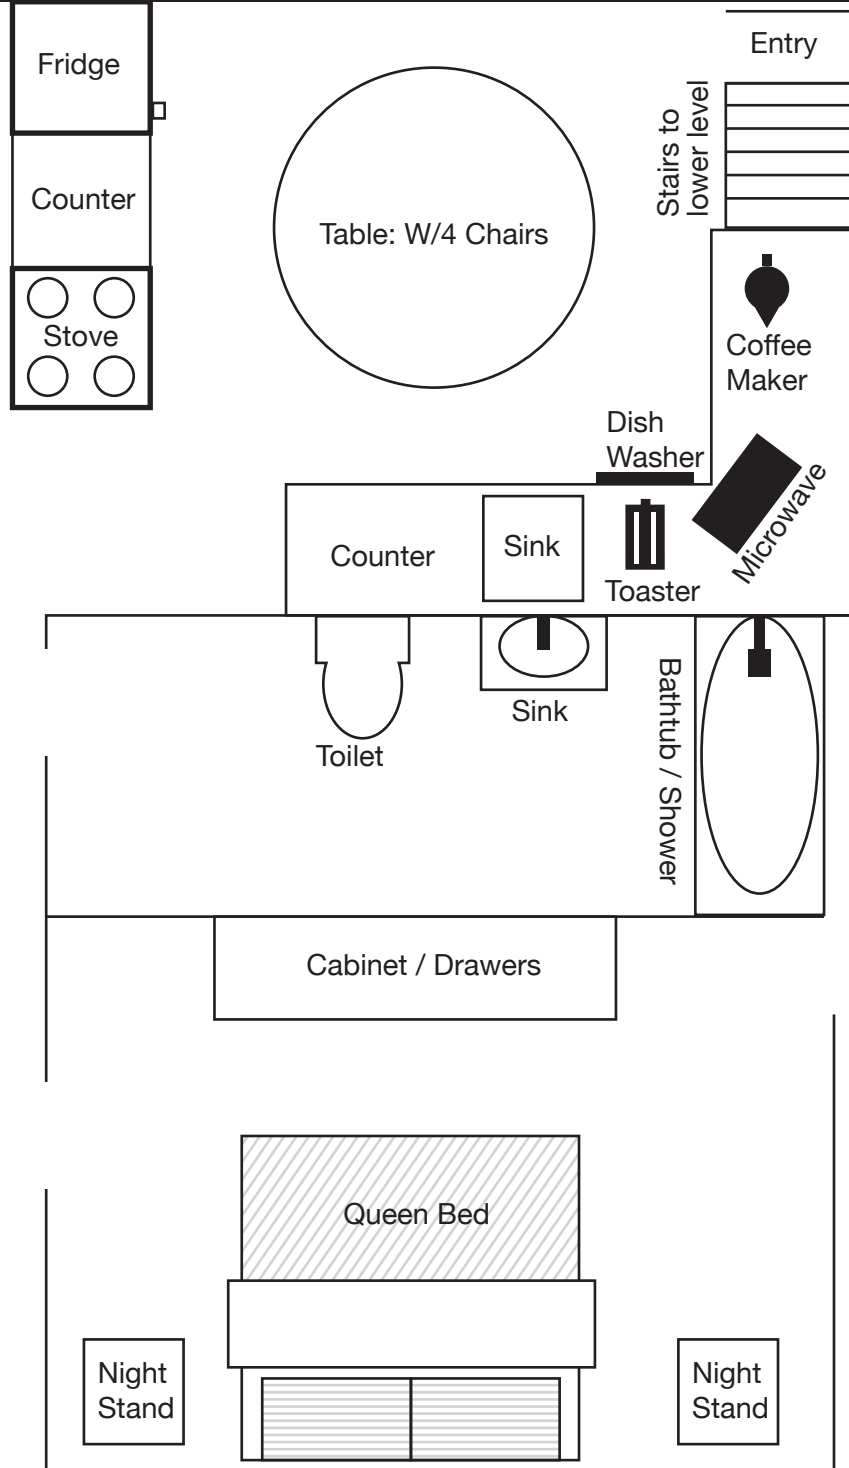

# Abbey Inn Main Level

## Main Level

- 1 King Bedroom w/ 27" TV
- 1 Queen Bedroom - No TV
- Living Room
- Full Kitchen
- Full Bath
- Sleeps: 6 People

To See Images

Dimensions are not to scale

# Abbey Inn Basement

## Basement Level

- 2 (1 Queen Bed In Each) Bedrooms
- Den With Sleeper Sofa
- 3/4 Bathroom (No Tub) Shower Only
- Kitchen (No Stove)
- Sauna
- Sleeps: 6 People

Dimensions are not to scale

Scan

To See Images