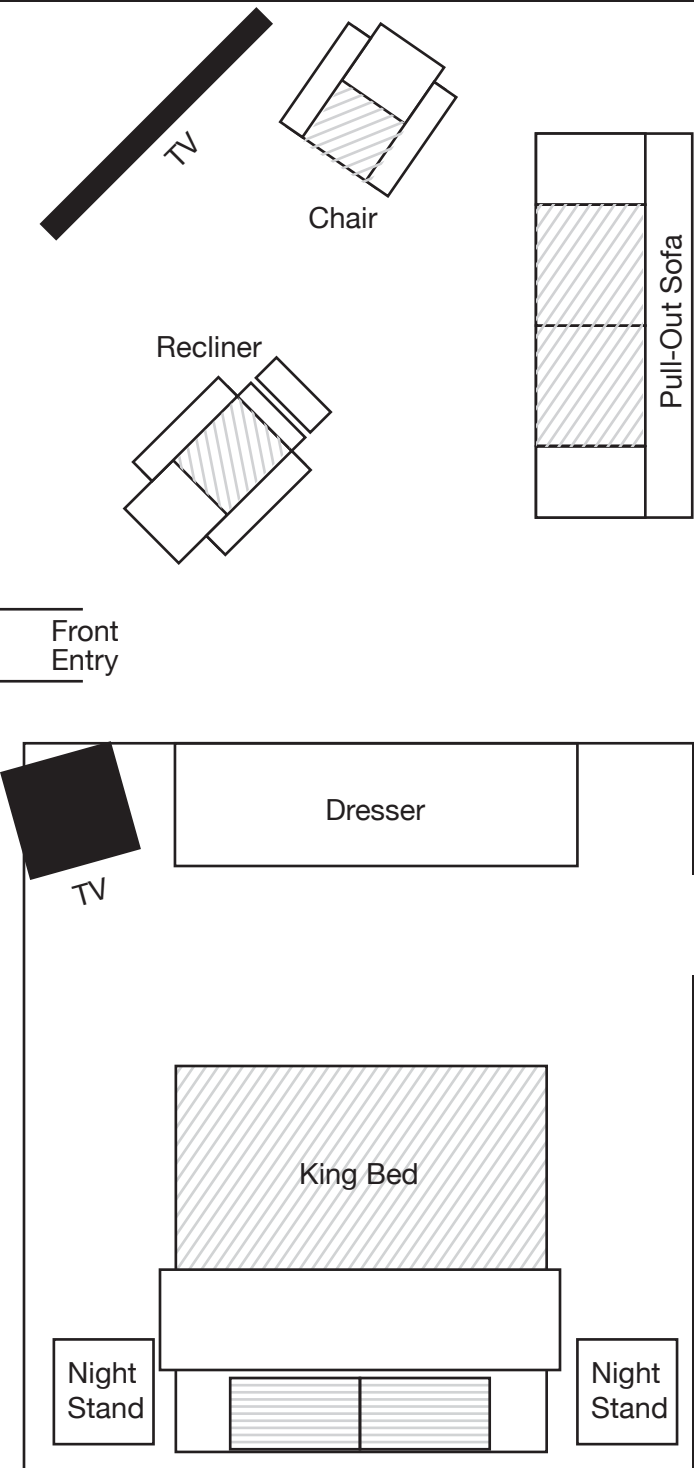

# Abbey Inn Main Level

## Main Level

- 1 King Bedroom w/ 27" TV
- 1 Queen Bedroom - No TV
- Living Room
- Full Kitchen
- Full Bath
- Sleeps: 6 People

To See Images

Dimensions are not to scale

# Abbey Inn Basement

## Basement Level

- 2 (1 Queen Bed In Each) Bedrooms
- Den With Sleeper Sofa
- 3/4 Bathroom (No Tub) Shower Only
- Kitchen (No Stove)
- Sauna
- Sleeps: 6 People

Dimensions are not to scale

Scan

To See Images