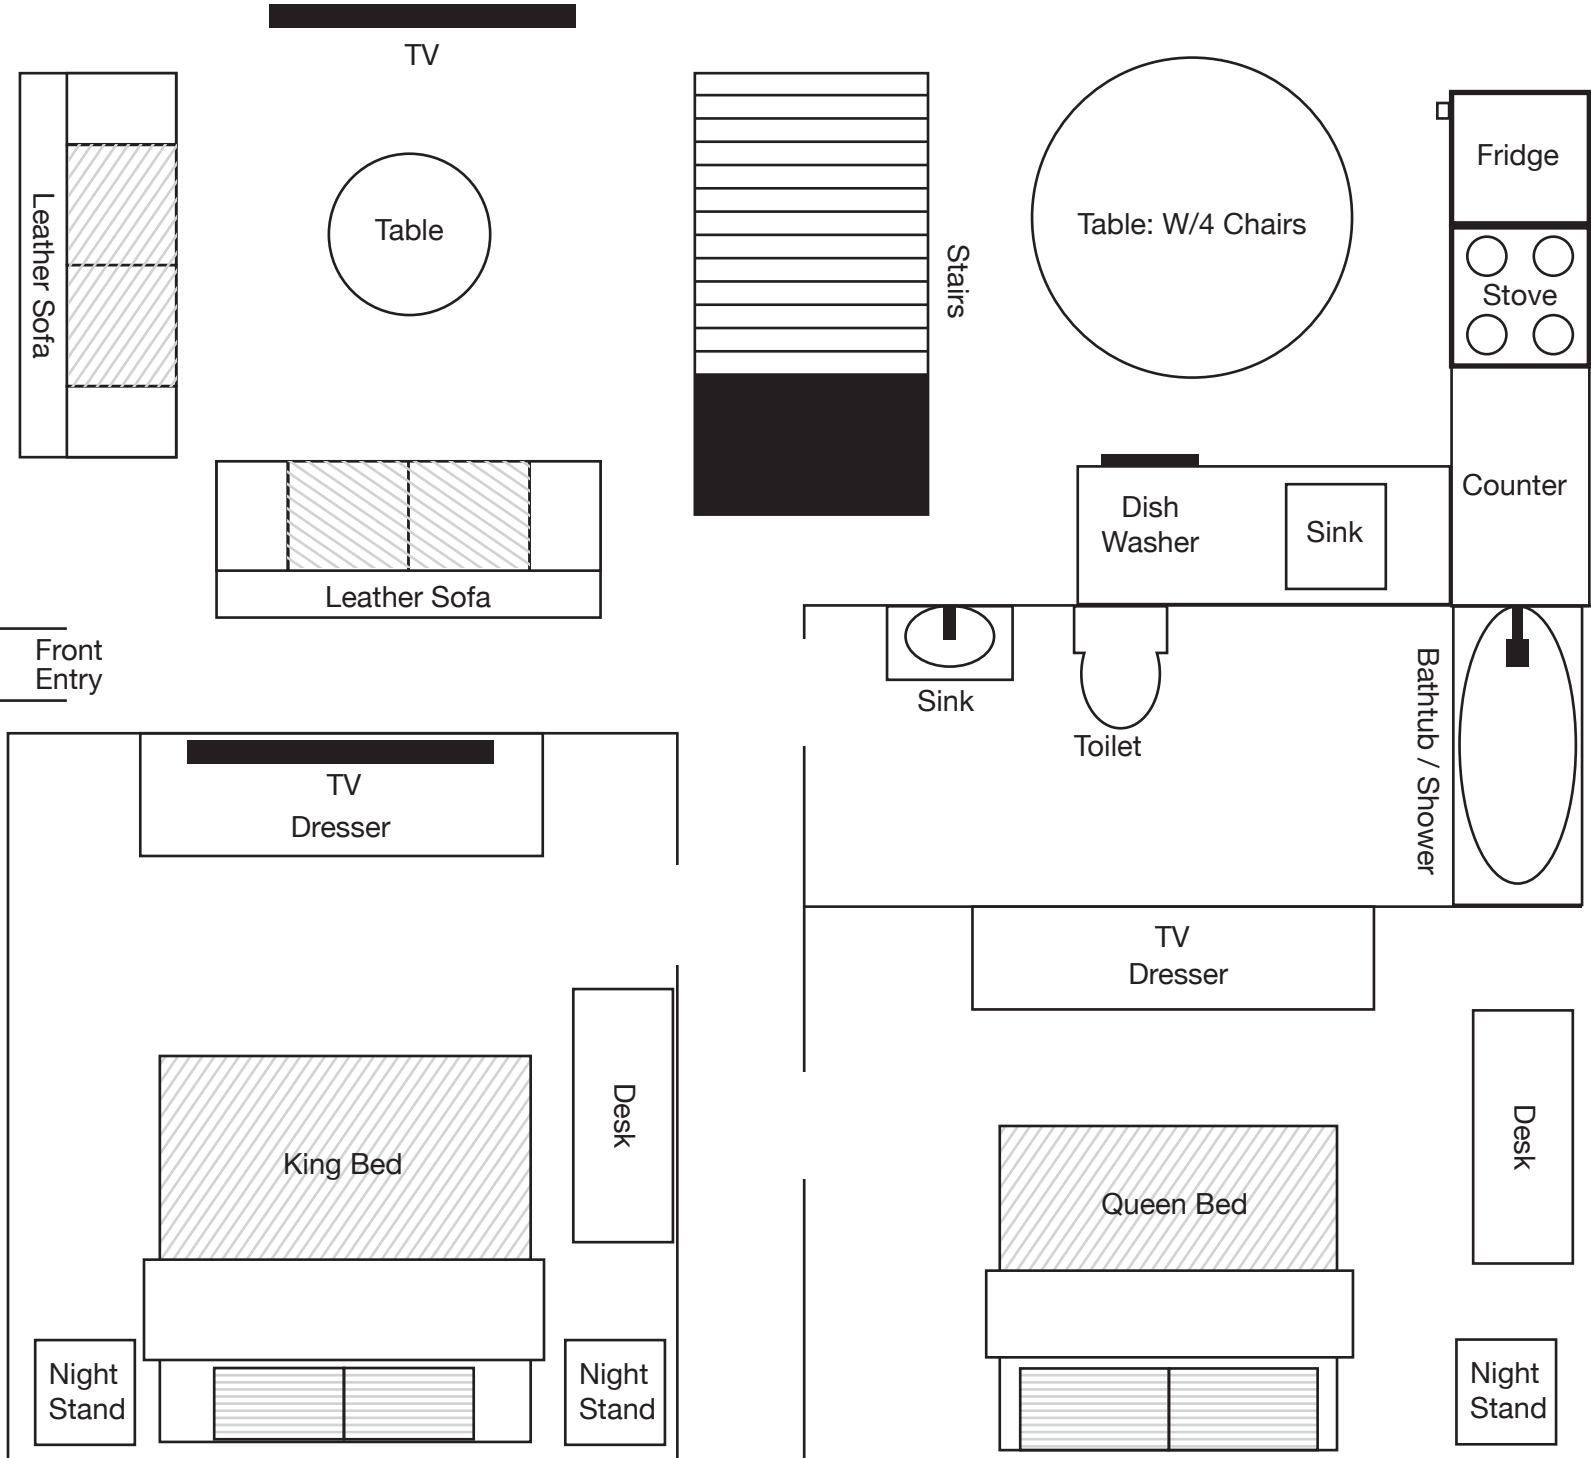

Abbey Inn Main Level

Serenity Place

Main Level

- 1 King Bedroom w/ 27" TV
- 1 Queen Bedroom w/27" TV
- Living Room
- Full Kitchen
- Full Bath
- Big Screen (HBO)
- Leather Sofas

Dimensions are not to scale

Scan

To See Images

Abbey Inn Basement

Serenity Place

Basement Level

- 1 Bedroom w/ 2 Twin beds includes 27" TV
- 1 Queen Bedroom w/ 27" TV
- 1 Full Bathroom
- Bedroom w/ 2 Full beds includes 27" TV

Scan

To See Images

Dimensions are not to scale