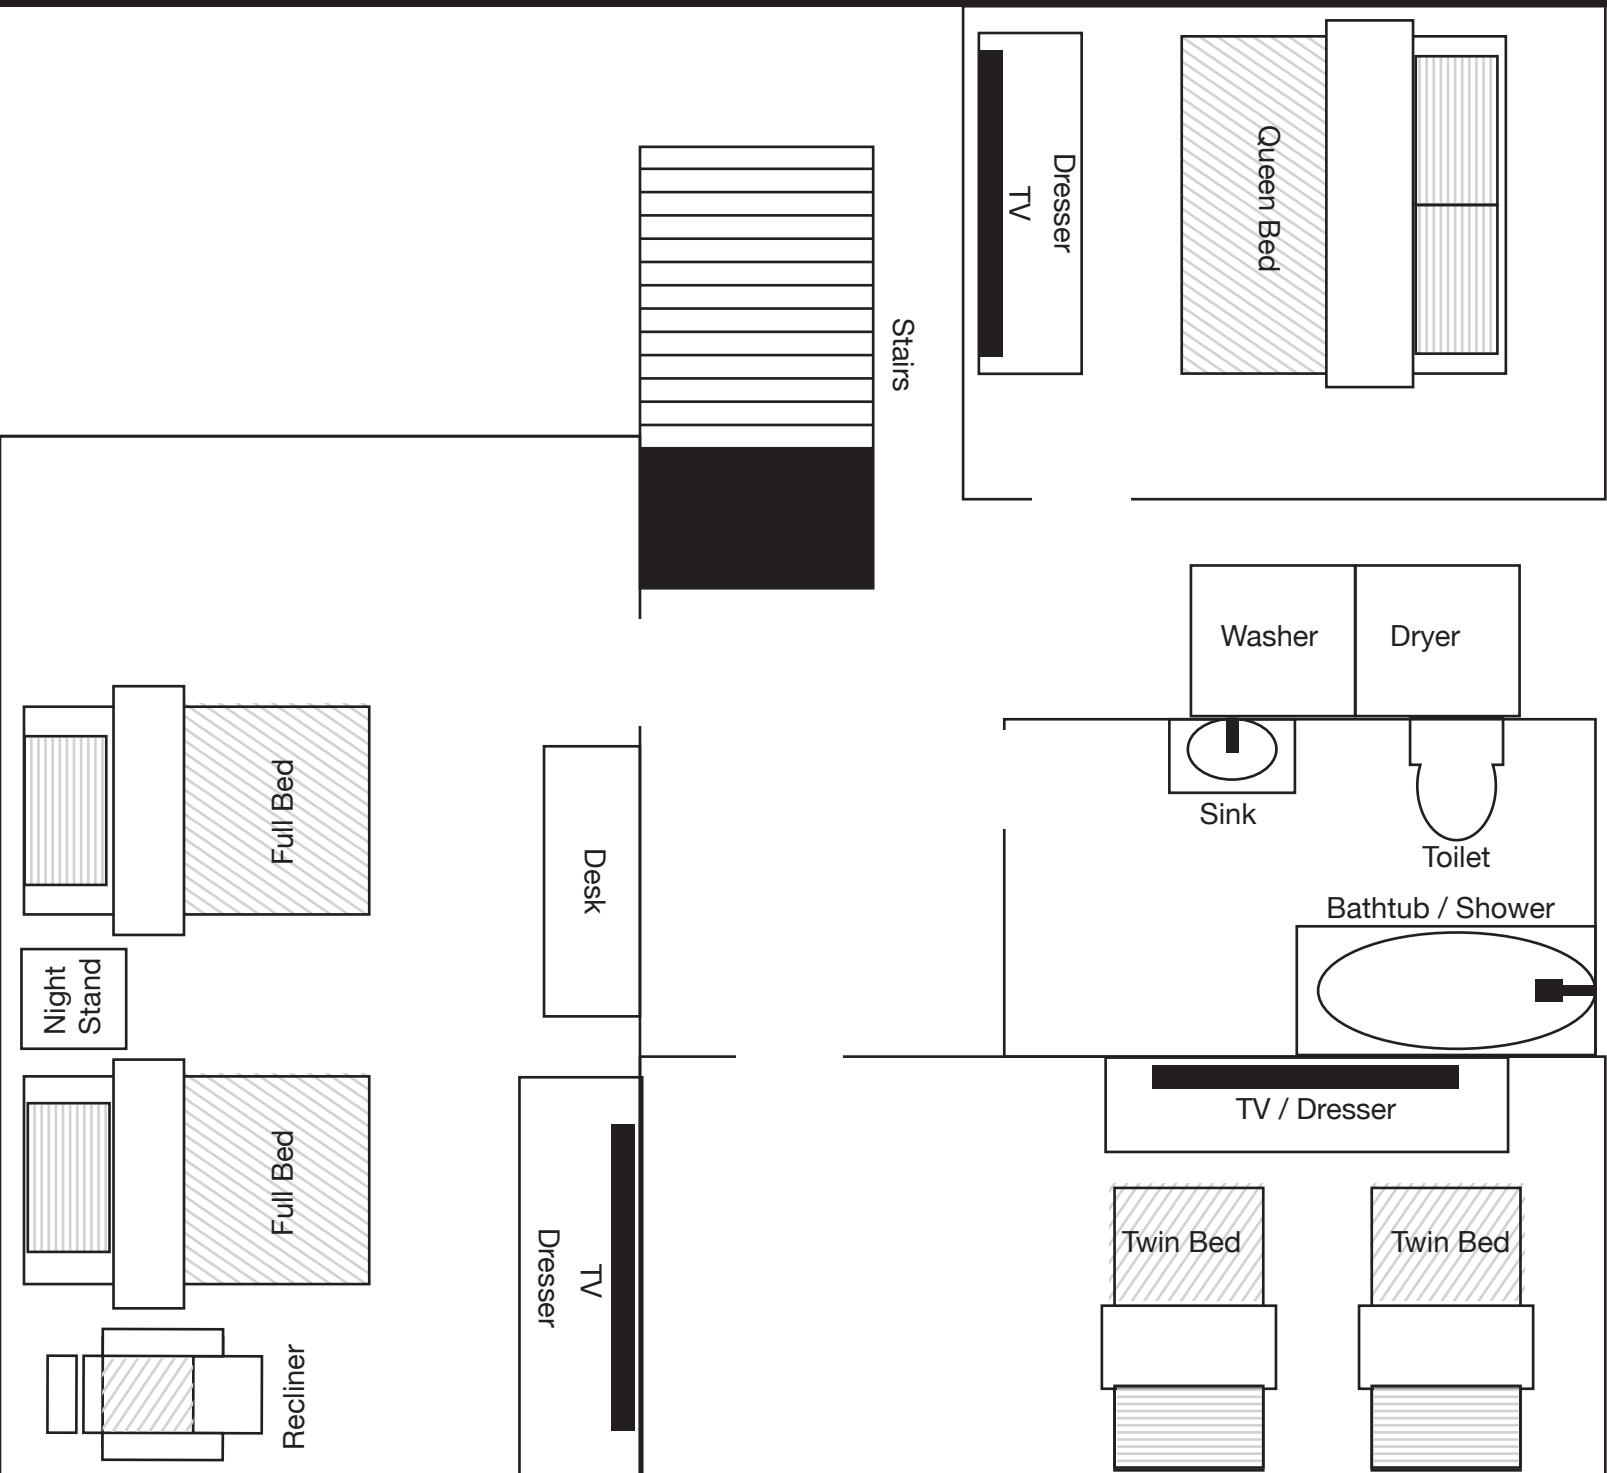

Abbey Inn Main Level

Serenity Place

Main Level

- 1 King Bedroom w/ 27" TV
- 1 Queen Bedroom w/27" TV
- Living Room
- Full Kitchen
- Full Bath
- Big Screen (HBO)
- Leather Sofas

Dimensions are not to scale

Scan

To See Images

Abbey Inn Basement

Serenity Place

Basement Level

- 1 Bedroom w/ 2 Twin beds includes 27" TV
- 1 Queen Bedroom w/ 27" TV
- 1 Full Bathroom
- Bedroom w/ 2 Full beds includes 27" TV

Scan

To See Images

Dimensions are not to scale