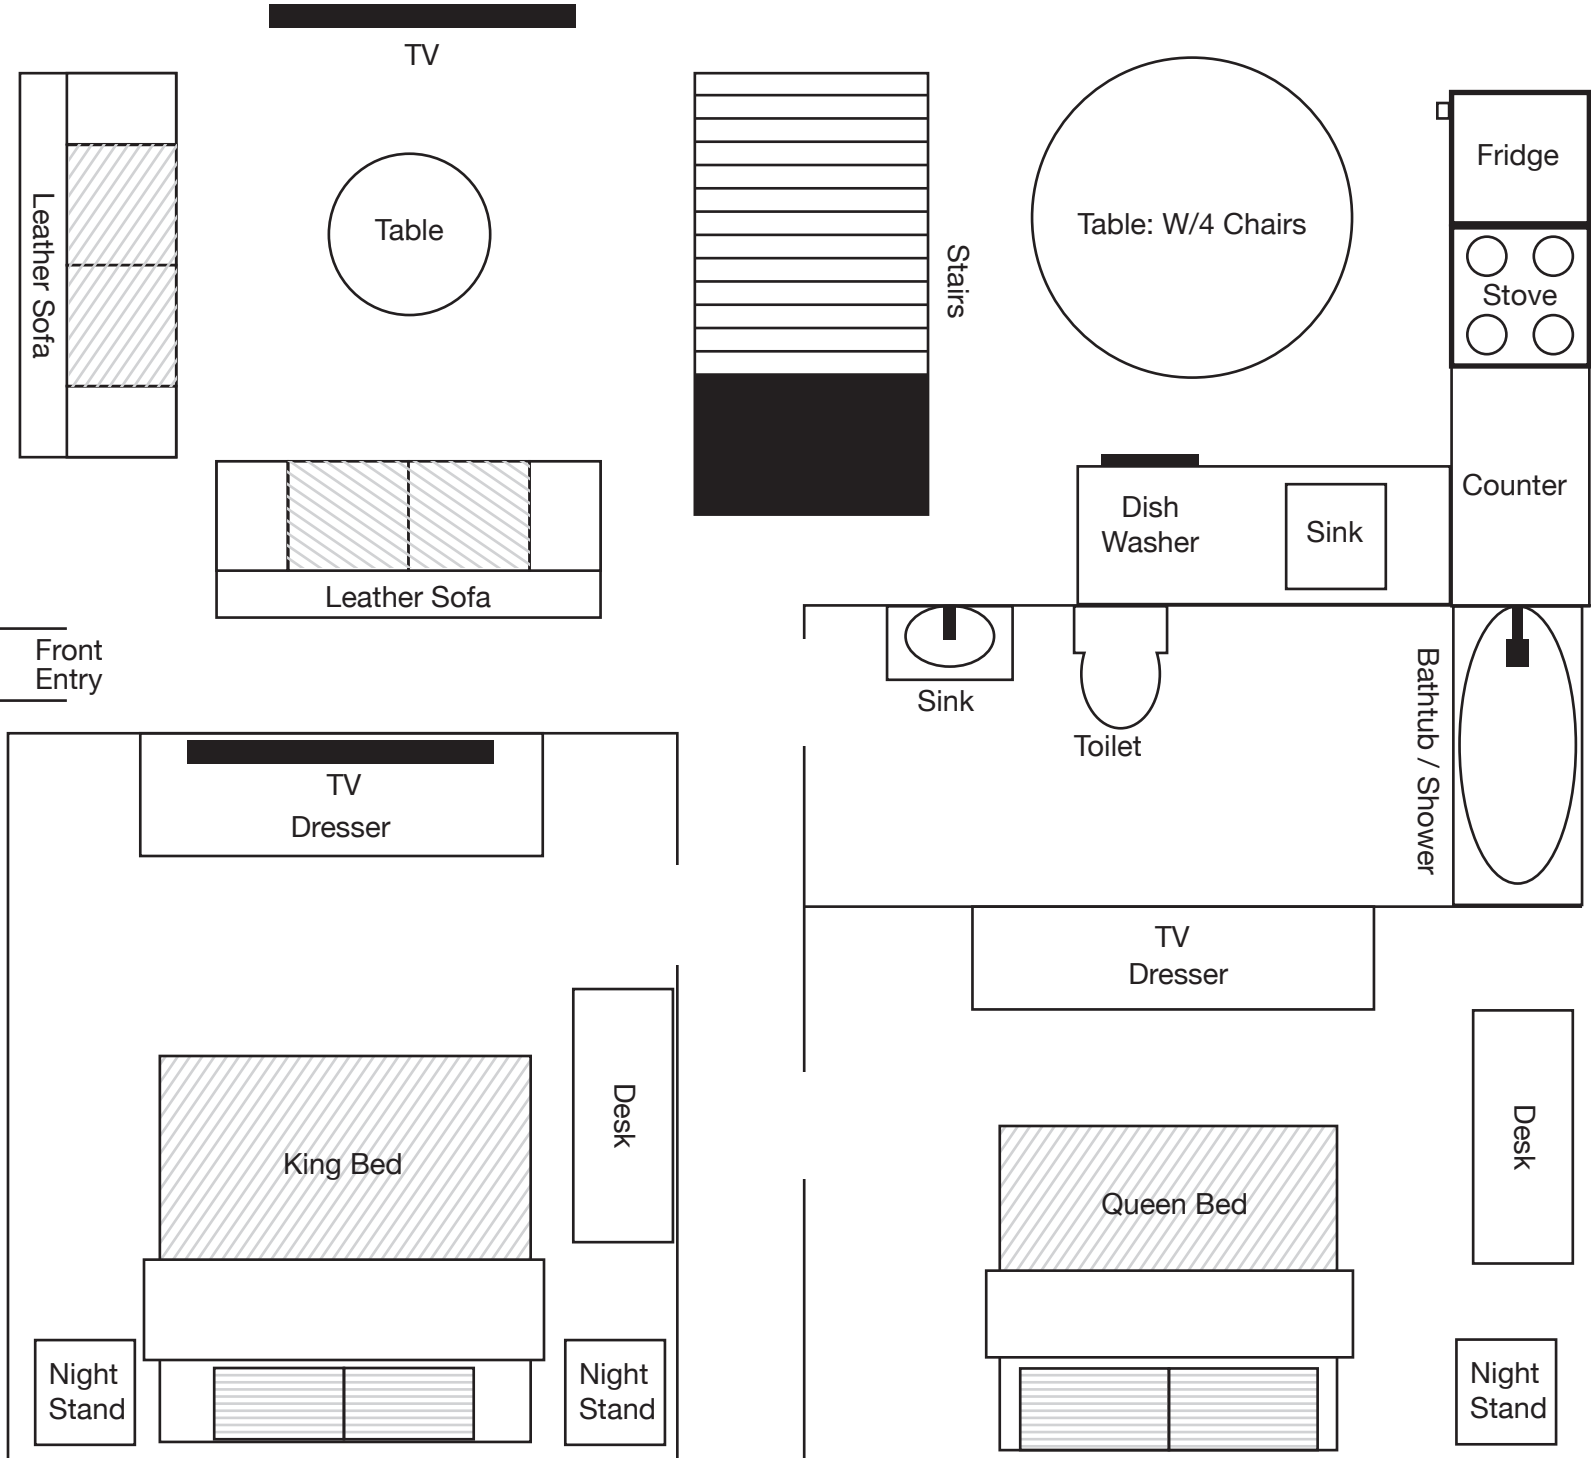

Abbey Inn Main Level

Serenity Place

Main Level

- 1 King Bedroom w/ 27" TV
- 1 Queen Bedroom w/27" TV
- Living Room
- Full Kitchen
- Full Bath
- Big Screen (HBO)
- Leather Sofas

Dimensions are not to scale

Scan

To See Images

Abbey Inn Basement

Serenity Place

Basement Level

- 1 Bedroom w/ 2 Twin beds includes 27" TV
- 1 Queen Bedroom w/ 27" TV
- 1 Full Bathroom
- Bedroom w/ 2 Full beds includes 27" TV

Scan

To See Images

Dimensions are not to scale