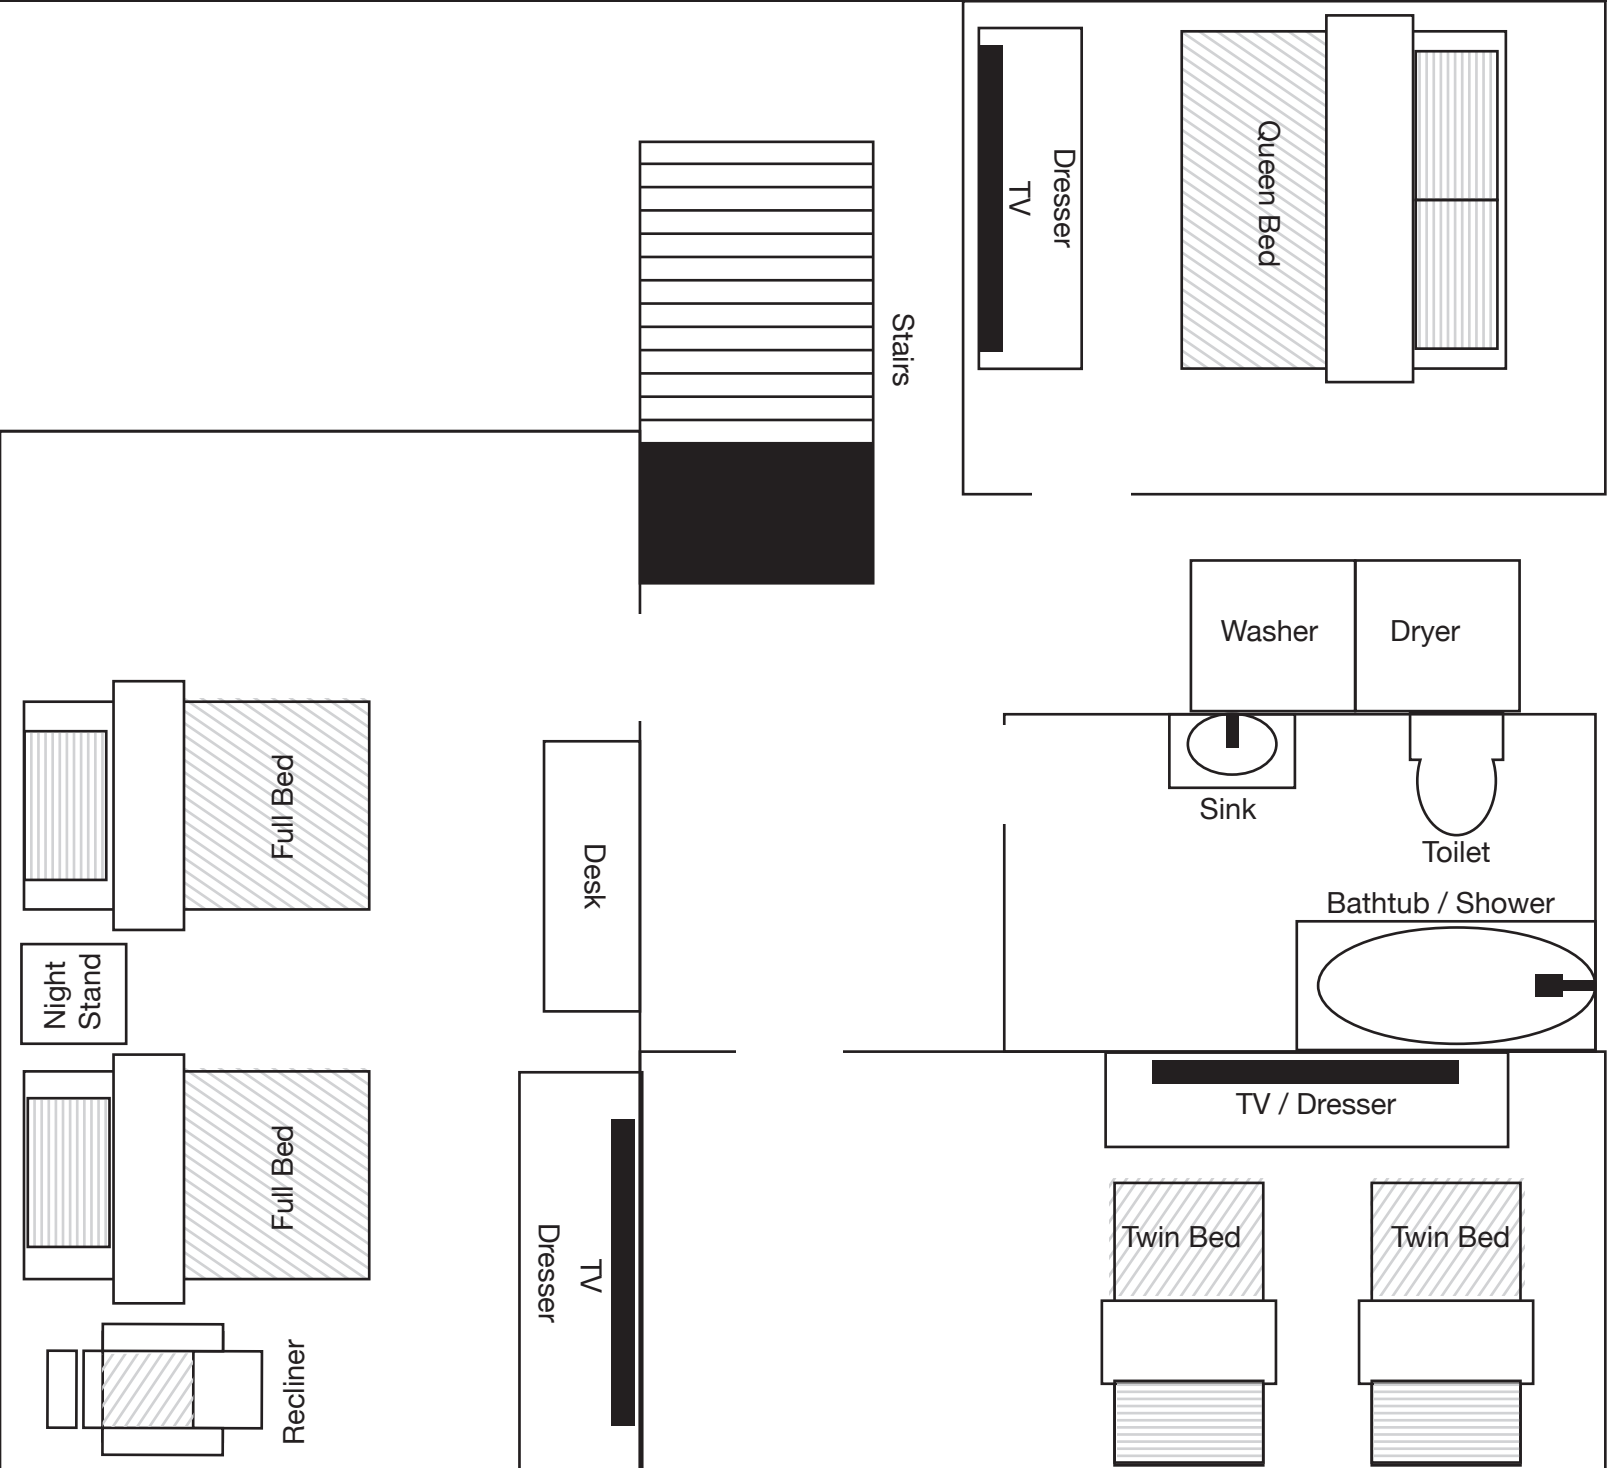

Abbey Inn Main Level

Serenity Place

Main Level

- 1 King Bedroom w/ 27" TV
- 1 Queen Bedroom w/27" TV
- Living Room
- Full Kitchen
- Full Bath
- Big Screen (HBO)
- Leather Sofas

Dimensions are not to scale

Scan

To See Images

Abbey Inn Basement

Serenity Place

Basement Level

- 1 Bedroom w/ 2 Twin beds includes 27" TV
- 1 Queen Bedroom w/ 27" TV
- 1 Full Bathroom
- Bedroom w/ 2 Full beds includes 27" TV

Scan

To See Images

Dimensions are not to scale