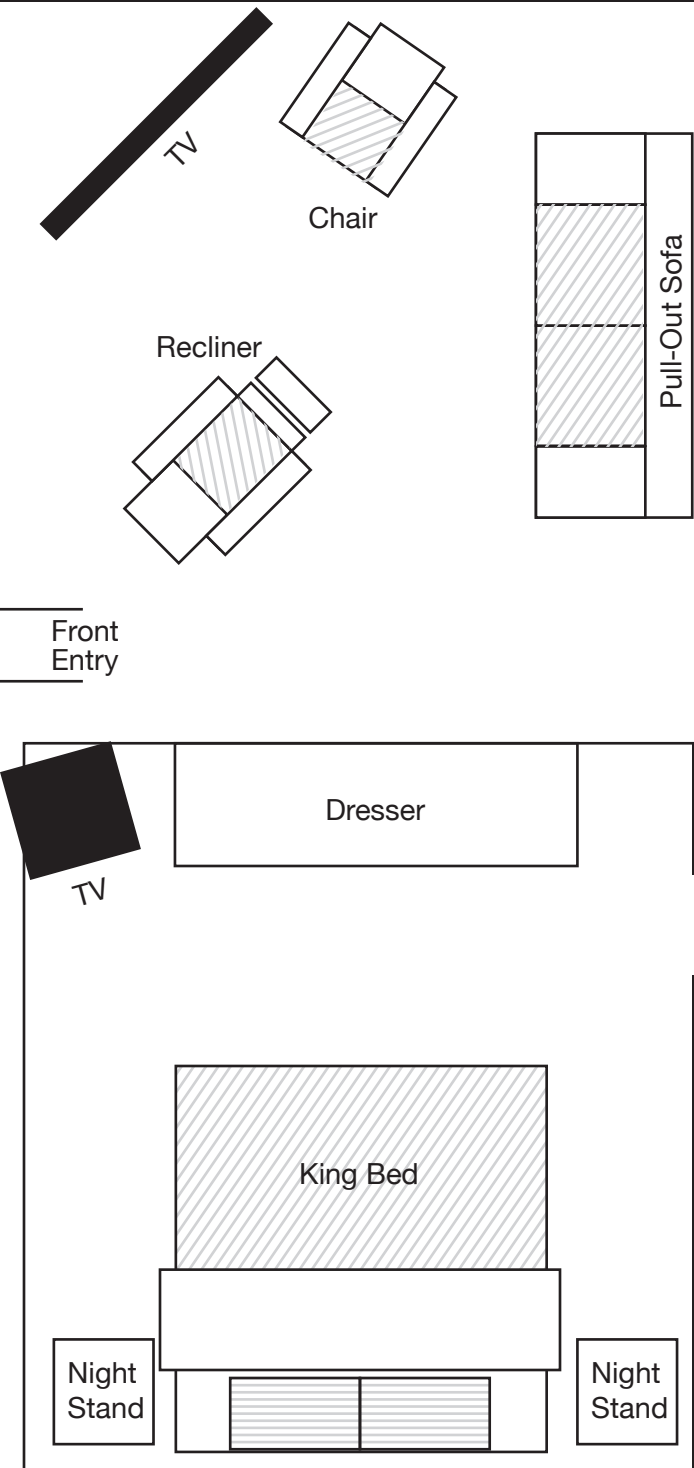

Abbey Inn Main Level

Sunrise Cottage

Main Level

- 1 King Bedroom w/ 27" TV
- 1 Queen Bedroom - No TV
- Living Room
- Full Kitchen
- Full Bath
- Sleeps: 6 People

To See Images

Dimensions are not to scale

Abbey Inn Basement

Sunrise Cottage

Basement Level

- 2 (1 Queen Bed In Each) Bedrooms
- Den With Sleeper Sofa
- 3/4 Bathroom (No Tub) Shower Only
- Kitchen (No Stove)
- Sauna
- Sleeps: 6 People

To See Images

Dimensions are not to scale