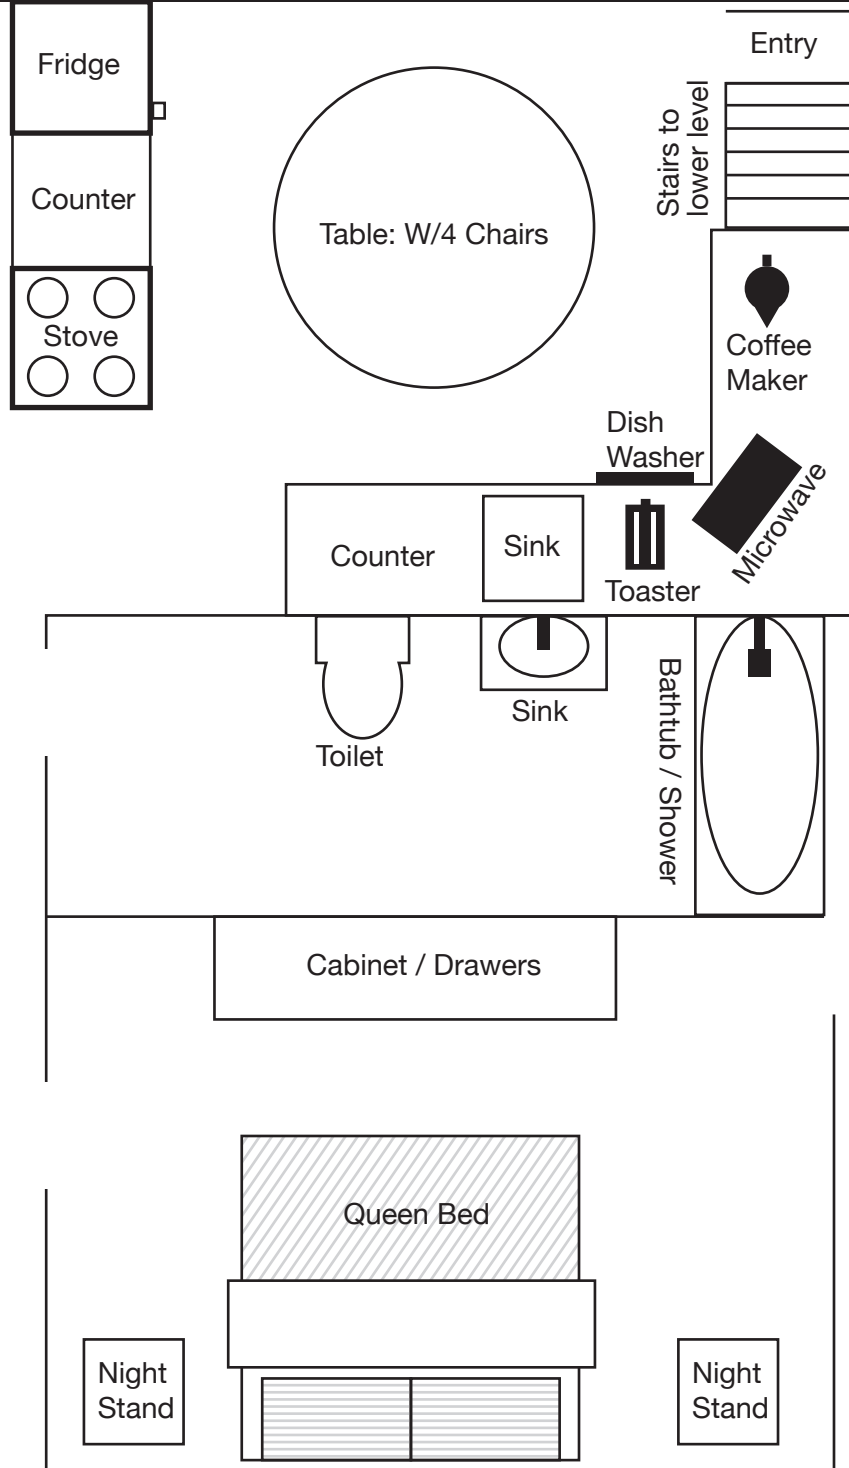

Abbey Inn Main Level

Sunrise Cottage

Main Level

- 1 King Bedroom w/ 27" TV
- 1 Queen Bedroom - No TV
- Living Room
- Full Kitchen
- Full Bath
- Sleeps: 6 People

To See Images

Dimensions are not to scale

Abbey Inn Basement

Sunrise Cottage

Basement Level

- 2 (1 Queen Bed In Each) Bedrooms
- Den With Sleeper Sofa
- 3/4 Bathroom (No Tub) Shower Only
- Kitchen (No Stove)
- Sauna
- Sleeps: 6 People

To See Images

Dimensions are not to scale